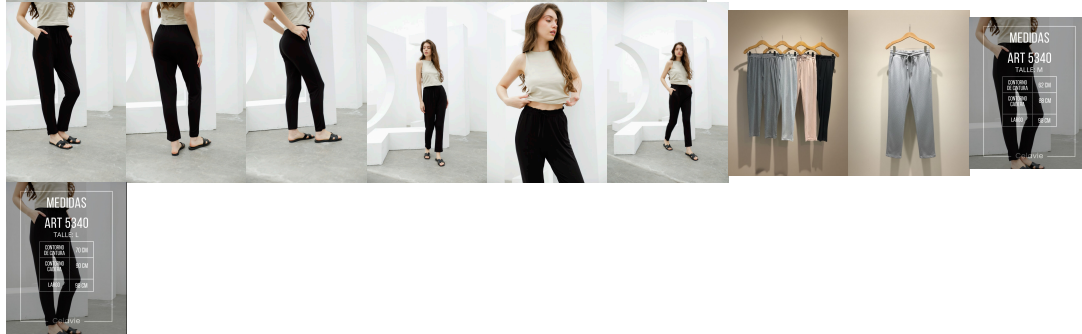

BABUCHA STAR - MODAL MAYORISTA OI 2026

COLOR Gris, Gris topo, Negro, Rosa
TALLE Large, Medium

COLOR	TALLE	COLOR	TALLE
Gris	Large	Negro	Large
Gris	Medium	Negro	Medium
Gris topo	Large	Rosa	Large
Gris topo	Medium	Rosa	Medium

SKU: Art 5340
Price: ~~$14,000~~ $12,000