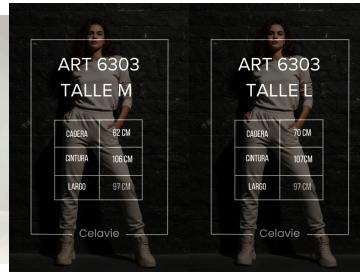

JOGGER ANALIA - DARLON MAYORISTA OI 2026

COLOR Beige, Bordo, Chocolate, Crema, Negro
TALLE Large, Medium

COLOR	TALLE
Crema	Large
Crema	Medium

SKU: ART 6303
Price: ~~$12,000~~ $8,500