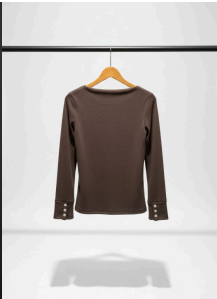

SKU: ART 6210
 Price: ~~\$8,500~~ \$6,000

REMERA BRUMA - KERRY BRUSH MAYORISTA OI 2026

COLOR Bordo, Chocolate, Crema, Gris, Negro, Vison

COLOR	COLOR
Chocolate	Negro
Crema	
Vison	
Gris	

SKU: ART 6206
Price: ~~\$9,900~~ \$7,500